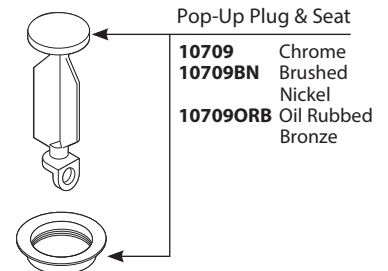

Buy it for looks. Buy it for life.®

■ Order by Part Number

*There is more than 1 version of this model.
Page down to identify the version you have.*

Illustrated Parts

BRANTFORD™		
Two-Handle Widespread Lavatory Faucet Trim		
MODEL	HANDLE	FINISH
T6620	Lever	Chrome
T6620BN	Lever	Brushed Nickel
T6620ORB	Lever	Oil Rubbed Bronze

Buy it for looks. Buy it for life.®

■ Order by Part Number

Illustrated Parts

BRANTFORD™		
Two-Handle Widespread Lavatory Faucet Trim		
MODEL	HANDLE	FINISH
T6620	Lever	Chrome
T6620BN	Lever	Brushed Nickel
T6620ORB	Lever	Oil Rubbed Bronze