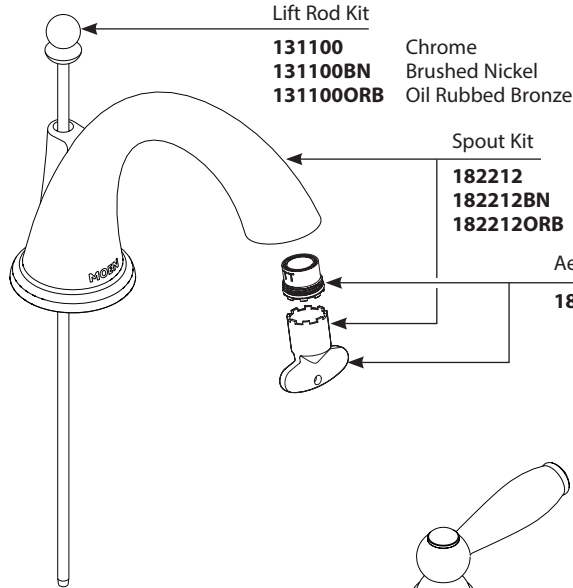

Buy it for looks. Buy it for life.®

■ Order by Part Number

*There is more than 1 version of this model.
Page down to identify the version you have.*

Illustrated Parts

BRANTFORD™		
Two-Handle Widespread Lavatory Faucet Trim		
MODEL	HANDLE	FINISH
T6620	Lever	Chrome
T6620BN	Lever	Brushed Nickel
T6620ORB	Lever	Oil Rubbed Bronze

Buy it for looks. Buy it for life.®

■ Order by Part Number

Illustrated Parts

BRANTFORD™		
Two-Handle Widespread Lavatory Faucet Trim		
MODEL	HANDLE	FINISH
T6620	Lever	Chrome
T6620BN	Lever	Brushed Nickel
T6620ORB	Lever	Oil Rubbed Bronze