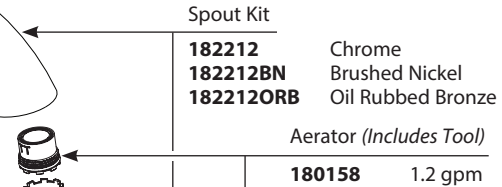

Buy it for looks. Buy it for life.®

■ Order by Part Number

*There is more than 1 version of this model.
Page down to identify the version you have.*

Illustrated Parts

BRANTFORD™		
Two-Handle Widespread Lavatory Faucet Trim		
MODEL	HANDLE	FINISH
T6620	Lever	Chrome
T6620BN	Lever	Brushed Nickel
T6620ORB	Lever	Oil Rubbed Bronze

Buy it for looks. Buy it for life.®

■ Order by Part Number

Illustrated Parts

BRANTFORD™		
Two-Handle Widespread Lavatory Faucet Trim		
MODEL	HANDLE	FINISH
T6620	Lever	Chrome
T6620BN	Lever	Brushed Nickel
T6620ORB	Lever	Oil Rubbed Bronze