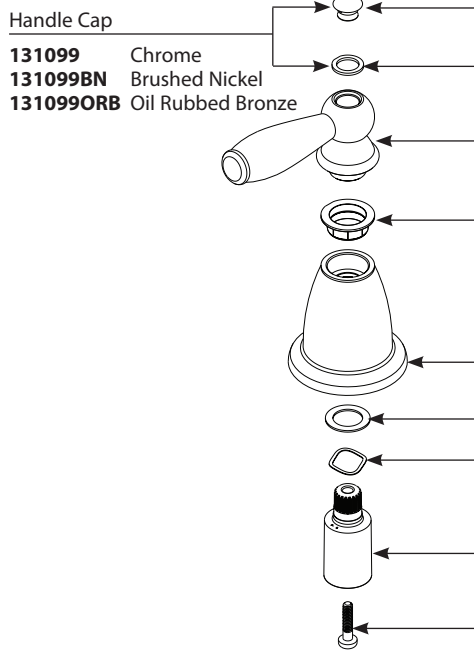

Buy it for looks. Buy it for life.®

■ Order by Part Number

*There is more than 1 version of this model.
Page down to identify the version you have.*

Illustrated Parts

BRANTFORD™		
Two-Handle Widespread Lavatory Faucet Trim		
MODEL	HANDLE	FINISH
T6620	Lever	Chrome
T6620BN	Lever	Brushed Nickel
T6620ORB	Lever	Oil Rubbed Bronze

Buy it for looks. Buy it for life.®

■ Order by Part Number

Illustrated Parts

BRANTFORD™		
Two-Handle Widespread Lavatory Faucet Trim		
MODEL	HANDLE	FINISH
T6620	Lever	Chrome
T6620BN	Lever	Brushed Nickel
T6620ORB	Lever	Oil Rubbed Bronze